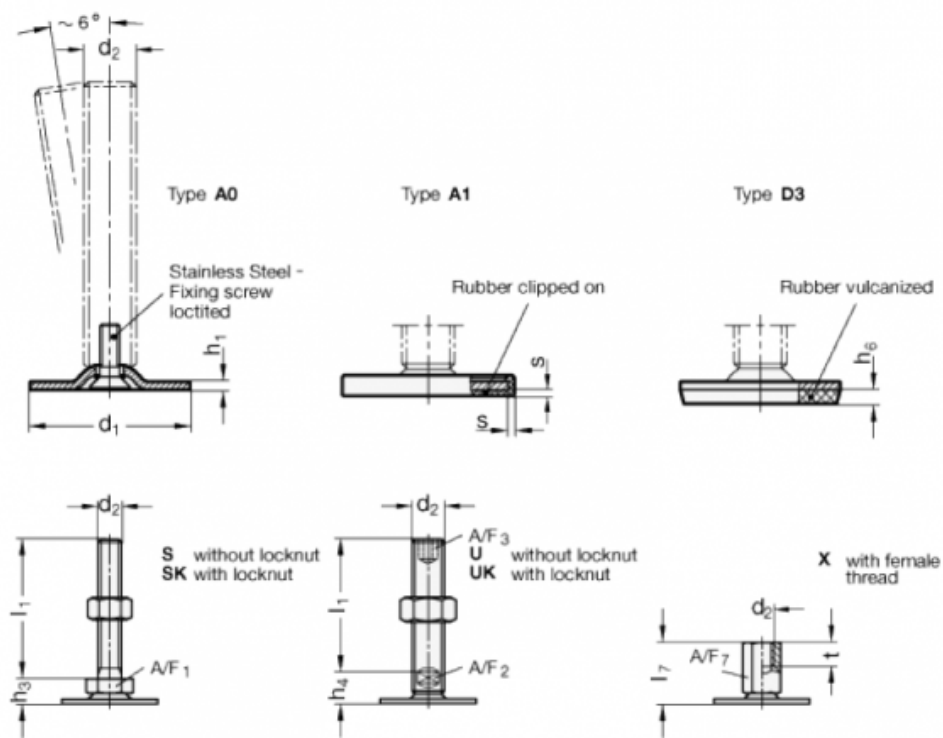

# Data Sheet

Article number: 204080M20100A1U

Description: E+G levelling foot  
GN 40-80-M20-100-A1-U

Note: U Without nut, Hexagon socket at the top, Wrench flat at the bottom

## Measures

A/F2 = 15  
 A/F3 = 10  
 d1 = 80  
 d2 = M20  
 h1 = 3  
 h4 = 18  
 h6 =  
 l1 = 100

s = 2